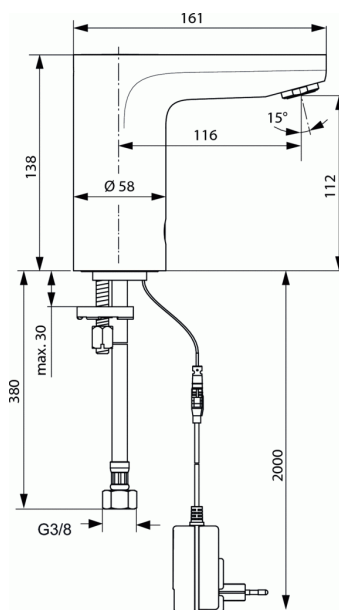

CERAPLUS

One-hole electronic basin spout without handle, with mains supply 220 V

One-hole electronic basin spout without handle, with mains supply 220 V

One-hole electronic basin spout without temp control (MAINS)

Solenoid valve integrated in body
 Electronic sensor full basin functions
 Flexible hoses G3/8" for water supply system connection
 Lead and nickel free waterways (BLUE technology)
 Aerator laminar 4,7 l/min
 Mains plug in adapter, 2m cable
 Sensor cover for cleaning purposes
 Easy fix system for installation
 Product is only for use in high pressure systems (min. 0,5 bar)

Suitable for connection with: Individual thermostat A3813NU and micro thermostat A5776AA (need to be ordered separately)

VARIANTS

| | |
|--|-------|
| One-hole electronic basin spout without handle, with battery | A6143 |
| One-hole basin mixer with handle and with battery | A6145 |
| One-hole basin mixer with handle, with mains supply 220 V | A6146 |